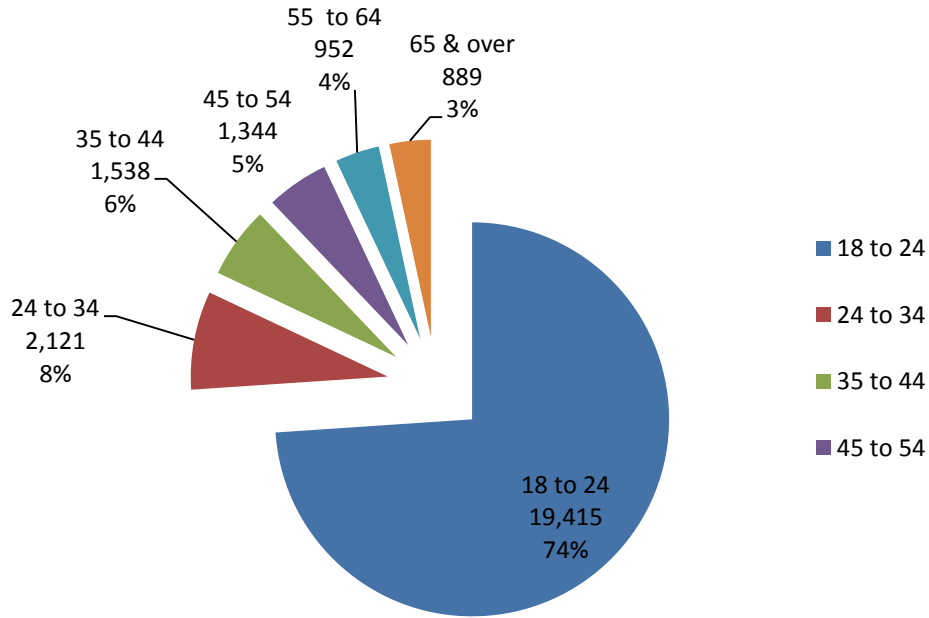

Compared to the November 30, 2015 voters' list, the trend remains the same with youth being the largest group of new electors as shown below:

		Number of Additions			
		May 31, 2016	%	November 30, 2015	%
Age Range	18 to 24	19, 415	74 %	24, 964	72 %
	25 to 65	5, 955	23 %	8, 896	25 %
	65 & over	889	3 %	1, 047	3 %
Total		<b>26, 259</b>		<b>34, 907</b>	

The Westmoreland Central constituency recorded the most additions across all ranges with 709 new electors. This brings the number of eligible voters in this constituency to 42, 533, making it the constituency with the highest number of electors.

A total of 12, 821 females and 13, 438 males were added to the list which now stands at 1,849,012.

-30-

**Contact:**

**Daynia Harper | Public Education Officer  
Electoral Commission of Jamaica | 43 Duke Street, Kingston  
750-4258 | 818-9828 (mobile) | [dharp@ej.com.jm](mailto:dharp@ej.com.jm)**

## Pie Chart Showing: Age Group Additions for May 31, 2016 Voters' List